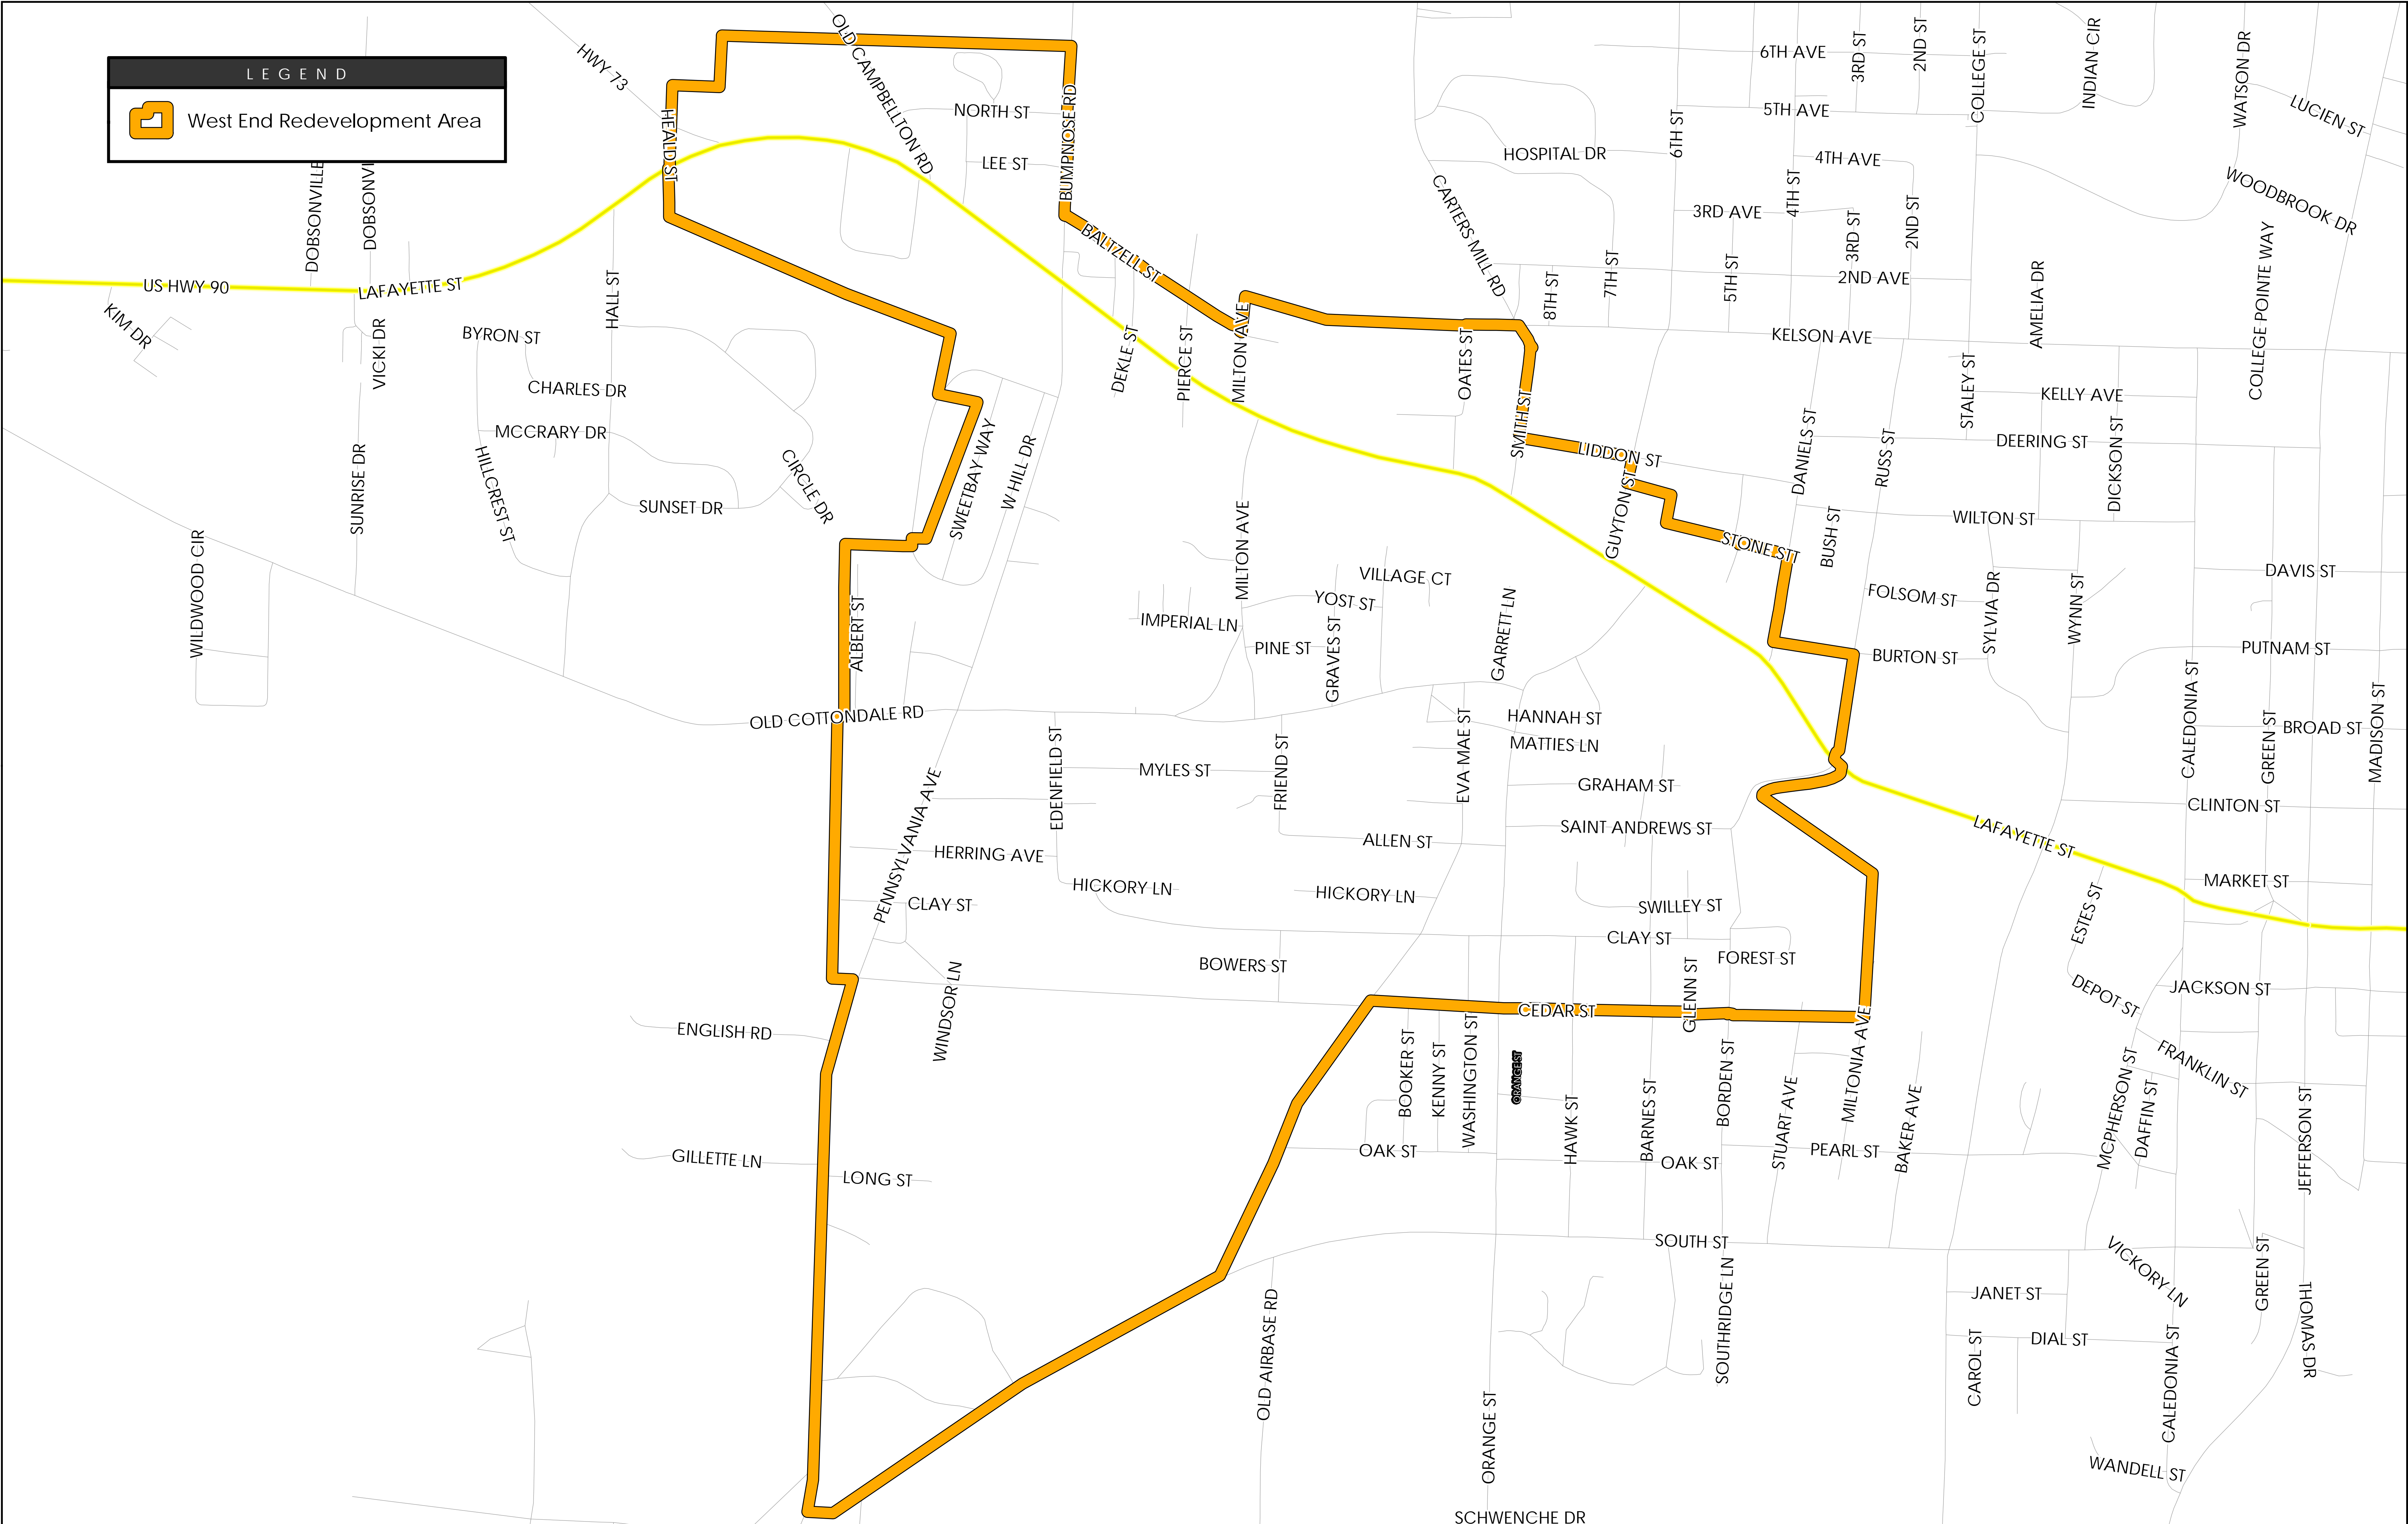

LEGEND

West End Redevelopment Area

WEST END REDEVELOPMENT AREA
CITY OF MARIANNA

0 200 400 Feet