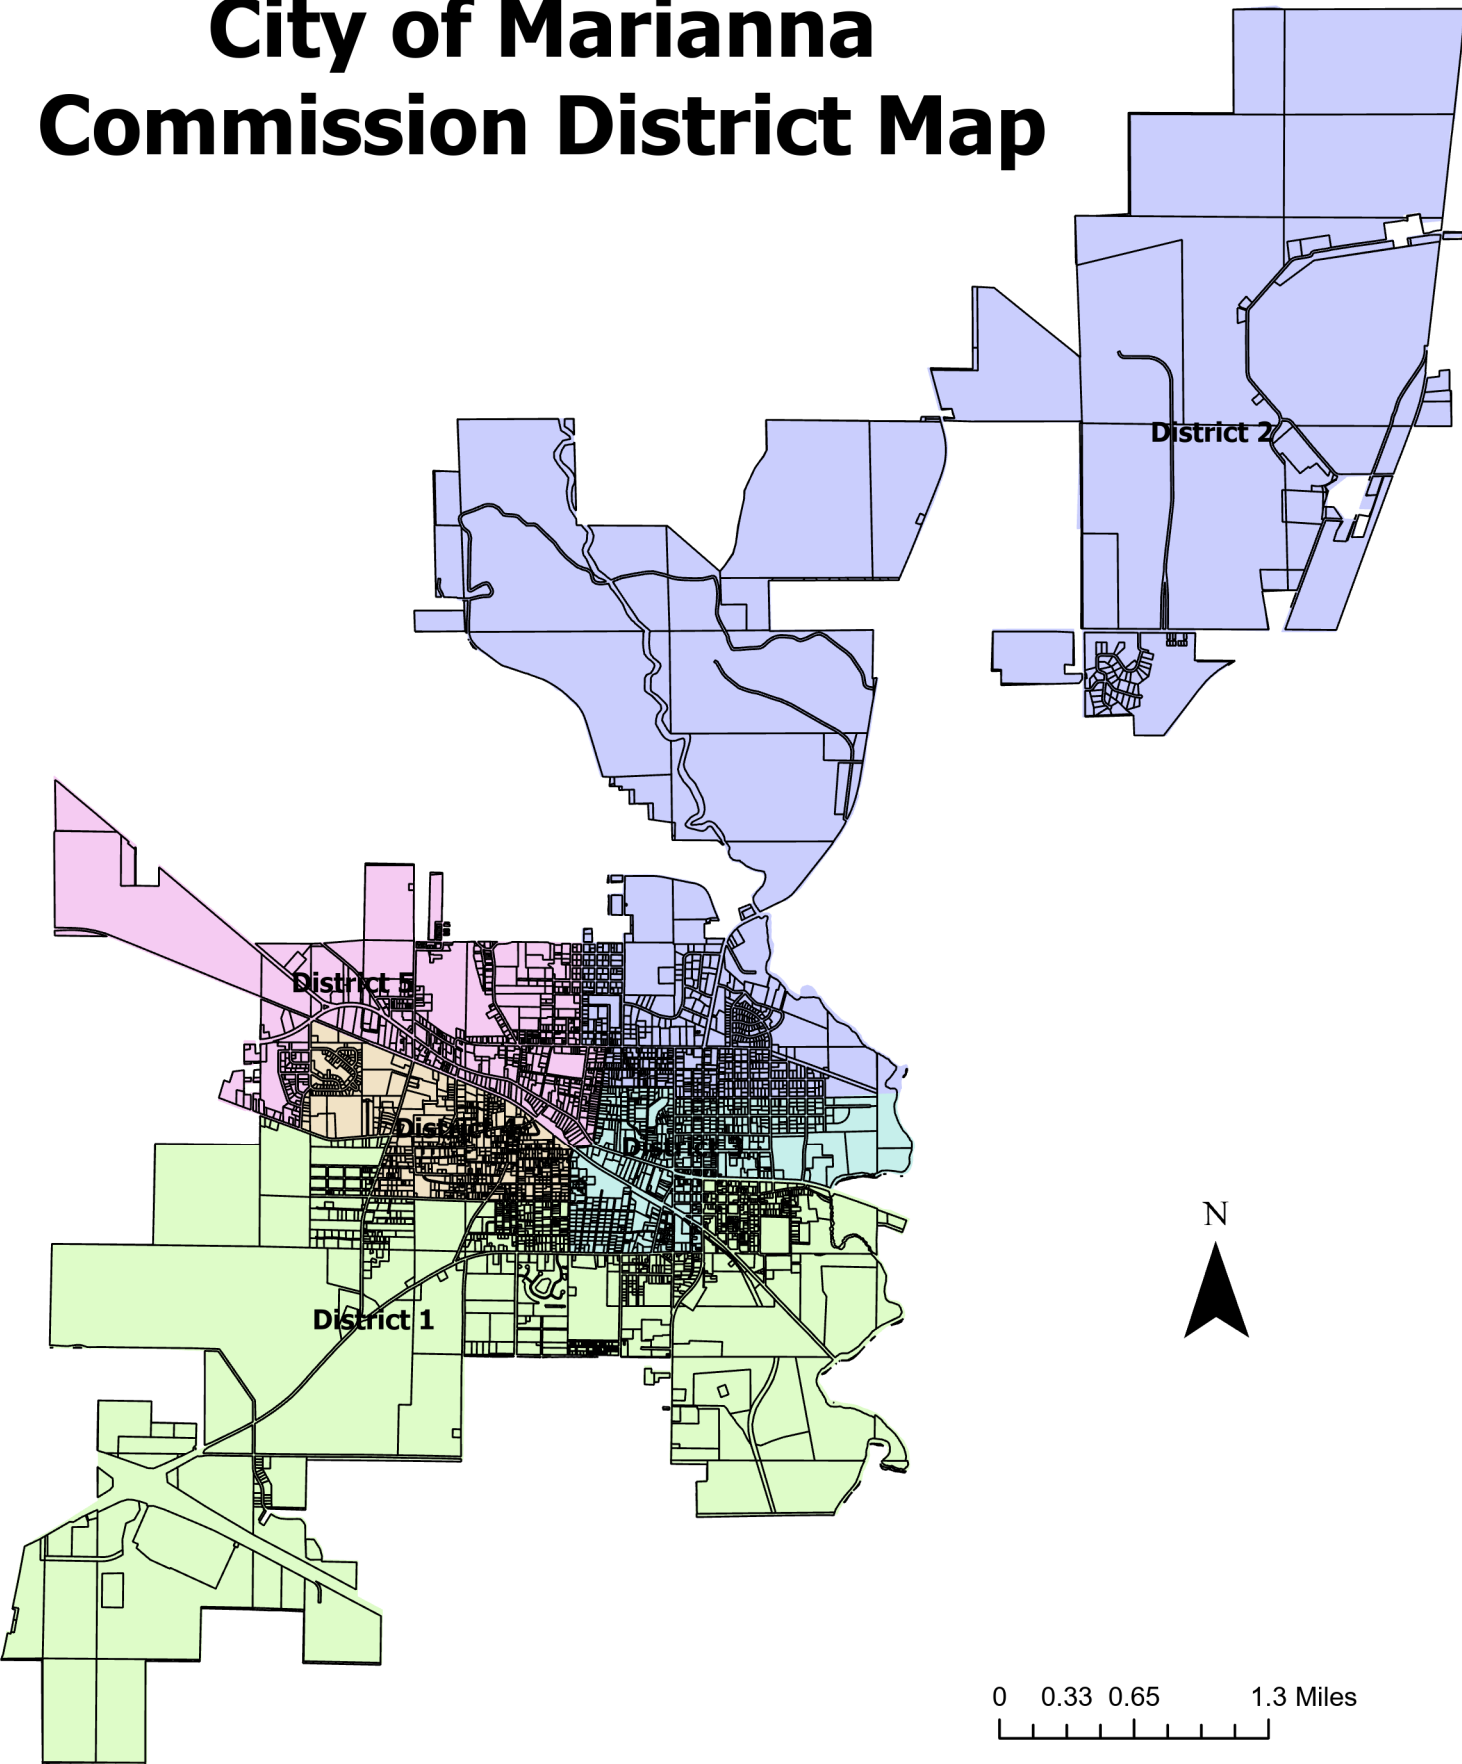

# City of Marianna Commission District Map

0 0.33 0.65 1.3 Miles